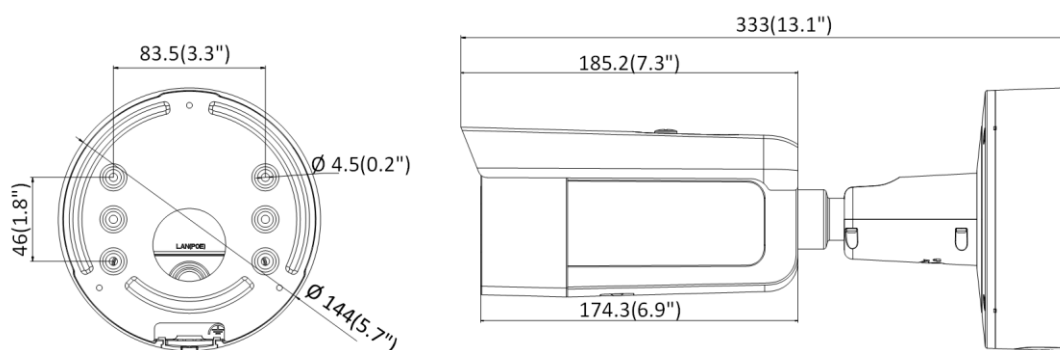

Startup and Operating Conditions	-30 °C to 60 °C (-22 °F to 140 °F), humidity 95% or less (non-condensing)
Storage Conditions	-30 °C to 60 °C (-22 °F to 140 °F), humidity 95% or less (non-condensing)
Power Supply	12 VDC ± 25%, two-core terminal block; reverse polarity protection; PoE (802.3at, class 4)
Power Consumption and Current	12 VDC, 1.12 A, max. 13.5 W; PoE (802.3at, 42.5 V to 57 V), 0.5 A to 0.3 A, max. 15 W
Material	Metal
Dimensions	Camera: Φ 144 × 333 mm (Φ 5.7" × 13.1") With package: 385 × 190 × 180 mm (15.2" × 7.5" × 7.1")
Weight	Camera: approx. 1430 g (3.2 lb.) With package: approx. 2490 g (5.5 lb.)
Approval	
EMC	FCC (47 CFR Part 15, Subpart B); CE-EMC (EN 55032: 2015, EN 61000-3-2: 2014, EN 61000-3-3: 2013, EN 50130-4: 2011 +A1: 2014); RCM (AS/NZS CISPR 32: 2015); IC (ICES-003: Issue 6, 2016); KC (KN 32: 2015, KN 35: 2015)
Safety	UL (UL 60950-1); CB (IEC 60950-1:2005 + Am 1:2009 + Am 2:2013); CE-LVD (EN 60950-1:2005 + Am 1:2009 + Am 2:2013); BIS (IS 13252(Part 1):2010+A1:2013+A2:2015); LOA (IEC/EN 60950-1)
Chemistry	CE-RoHS (2011/65/EU); WEEE (2012/19/EU); Reach (Regulation (EC) No 1907/2006)
Protection	Ingress protection: IP66 (IEC 60529-2013), IK10(IEC 62262:2002)

* Listed resolutions are only selectable options. It does not mean that all streams can work at their maximum resolution at the same time.

Available Model

DS-2CD2686G2-IZS (2.8 to 12 mm)

Dimension

Unit: mm(inch)