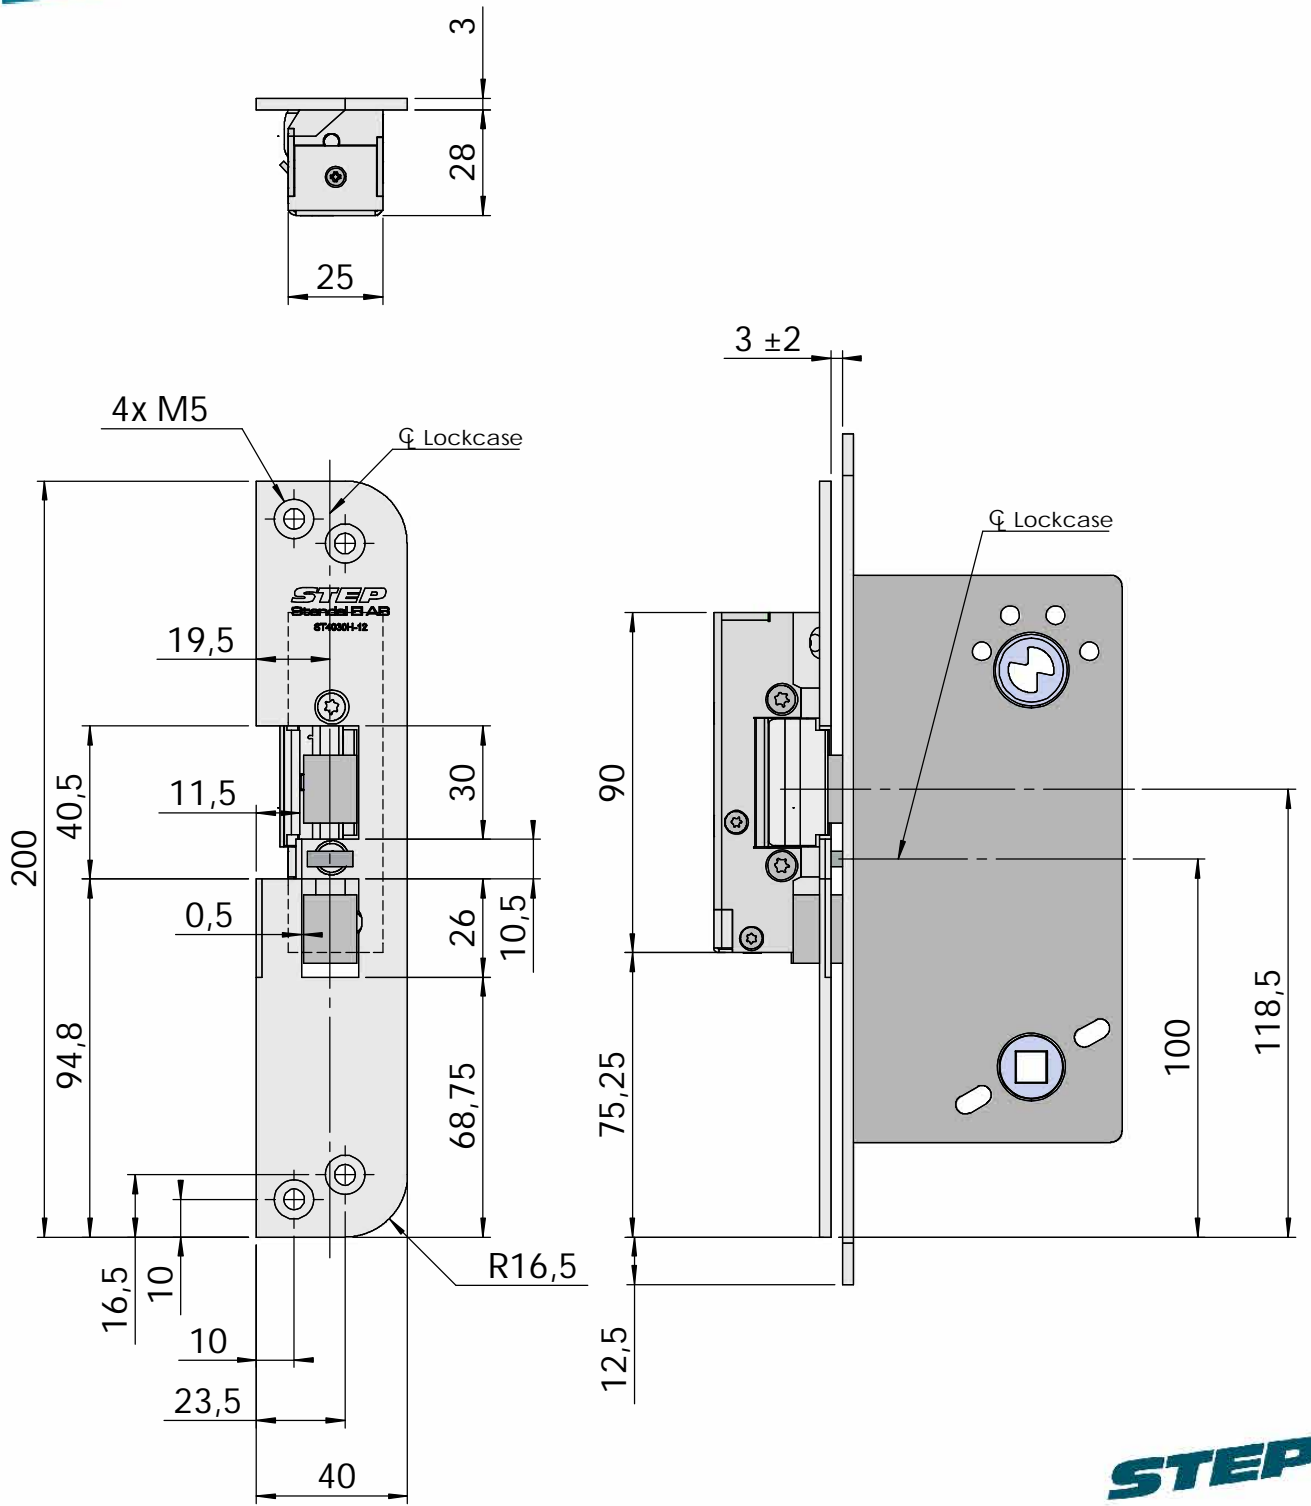

# Montering för Modul

This document shall not be copied without owners written allowance and its content shall not be exposed for third part nor be used for unauthorized purpose.

A	Owner	Title/Description	
	Stendals EI AB	STEP 40 med plan stolpe plös 12mm Montering för Modul	
		Drawing no.	Scale
		ST4030H-12	1:2