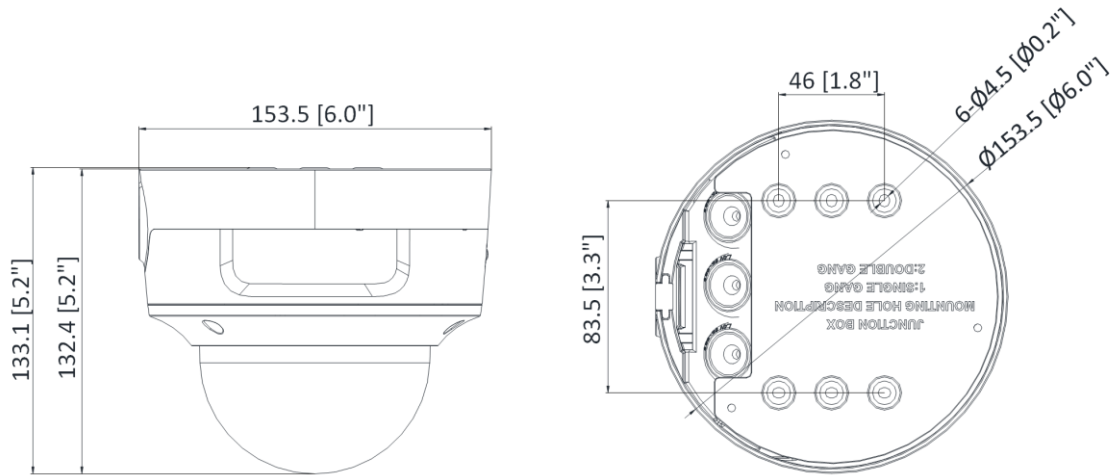

## ▪ Specification

Camera	
Image Sensor	1/2.8" Progressive Scan CMOS
Min. Illumination	Color: 0.002 Lux @ (F1.4, AGC ON), B/W: 0 Lux with IR
Wide Dynamic Range	120 dB
Day & Night	IR cut filter
Shutter Speed	1/3 s to 1/100,000 s
Angle Adjustment	Pan: 0° to 355°, tilt: 0° to 75°, rotate: 0° to 355°
Slow Shutter	Yes
P/N	P/N
Power-off Memory	Yes
Lens	
Focal Length & FOV	2.8 to 12 mm, horizontal FOV 113° to 31°, vertical FOV 58° to 18°, diagonal FOV 138° to 36°
Lens Type	Varifocal lens, motorized lens, 2.8 to 12 mm
Aperture	F1.4
Lens Mount	Ø14
Iris Type	Fixed
DORI	
DORI	2.8 to 12 mm: Wide: D: 44.1 m, O: 17.5 m, R: 8.8 m, I: 4.4 m Tele: D: 131.0 m, O: 52.0 m, R: 26.2 m, I: 13.1 m
Illuminator	
IR Range	Up to 40 m
IR Wavelength	850 nm
Smart Supplement Light	Yes
Supplement Light Type	IR
Video	
Max. Resolution	1920 × 1080
Main Stream	50 Hz: 25 fps (1920 × 1080, 1280 × 720) 60 Hz: 30 fps (1920 × 1080, 1280 × 720)
Sub-Stream	50 Hz: 25 fps (640 × 480, 640 × 360) 60 Hz: 30 fps (640 × 480, 640 × 360)
Third Stream	50 Hz: 10 fps (1920 × 1080, 1280 × 720, 640 × 480, 640 × 360) 60 Hz: 10 fps (1920 × 1080, 1280 × 720, 640 × 480, 640 × 360) *Third stream is supported under certain settings.
Video Compression	Main stream: H.265/H.264/H.264+/H.265+ Sub-stream: H.265/H.264/MJPEG Third stream: H.265/H.264 *Third stream is supported under certain settings.
Video Bit Rate	32 Kbps to 8 Mbps
H.264 Type	Baseline Profile/Main Profile/High Profile
H.265 Type	Main Profile
H.264+	Main stream supports

### ▪ Available Model

DS-2CD2726G2-IZS (2.8 to 12 mm)

▪ **Dimension**

Unit: mm (inch)

▪ **Accessory**

▪ **Optional**

DS-1475ZJ-SUS Vertical Pole Mount	DS-1473ZJ-155 Wall Mount	DS-1476ZJ-SUS Corner Mount	DS-1473ZJ-155B Wall Mount	DS-1471ZJ-155 Pendant Mount
				
<b>DS-1227ZJ-DM37 In-ceiling Mount</b>				
				